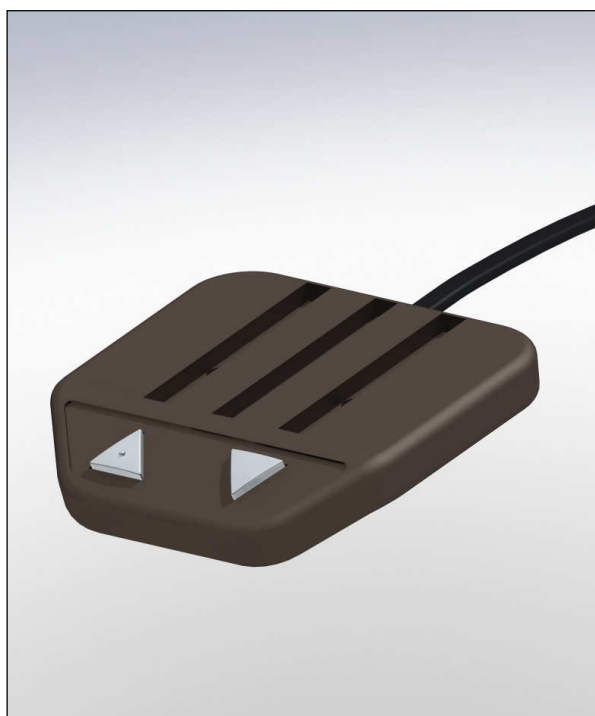

D3.DP1

2009.04 (eng)

Control switch – desk-panel model

Robust control switch suited for both horizontally sliding (left/right) and vertically sliding (up/down) windows. The control switch is screwed in under the counter or desk, making for a discrete installation which will not clutter the work surface. The buttons are easily pressed and have a distinct feeling when pressed. When pressed, the buttons make a light clicking sound.

DESIGN

TECHNICAL INFORMATION

NAME	D3.DP1
DESCRIPTION	Control switch – desk-panel model
CONTROL SYSTEM	Compatible with the S3 control system
FUNCTION	Manoeuvring left/right or up/down
MATERIAL	Plastic casing with soft rubber pushbuttons
COLOUR	Casing in anthracite grey, pushbuttons in agate grey