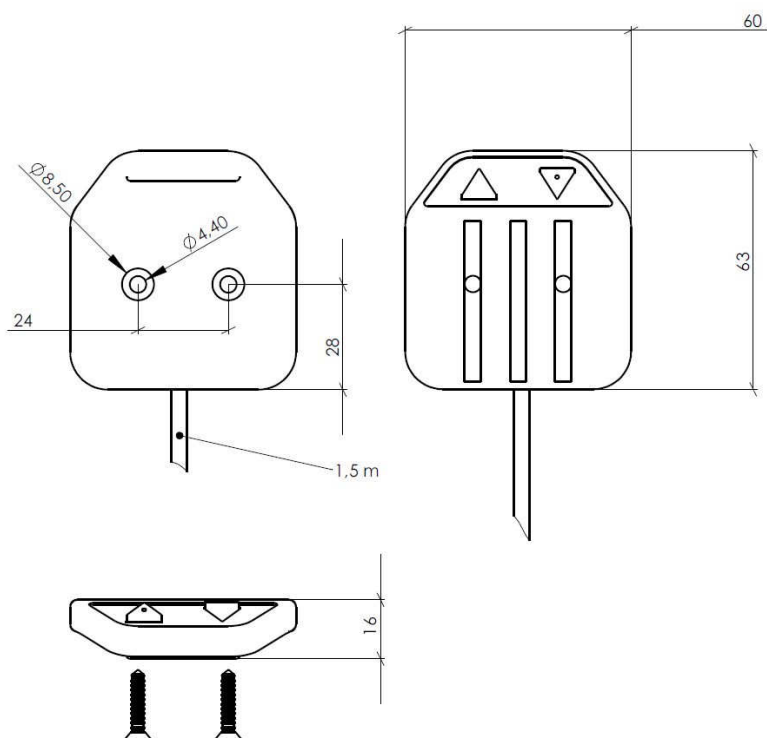

D3.DP1

2009.04 (eng)

Control switch – desk-panel model

Robust control switch suited for both horizontally sliding (left/right) and vertically sliding (up/down) windows. The control switch is screwed in under the counter or desk, making for a discrete installation which will not clutter the work surface. The buttons are easily pressed and have a distinct feeling when pressed. When pressed, the buttons make a light clicking sound.

DESIGN

TECHNICAL INFORMATION

NAME	D3.DP1
DESCRIPTION	Control switch – desk-panel model
CONTROL SYSTEM	Compatible with the S3 control system
FUNCTION	Manoeuvring left/right or up/down
MATERIAL	Plastic casing with soft rubber pushbuttons
COLOUR	Casing in anthracite grey, pushbuttons in agate grey